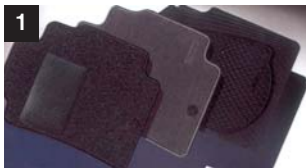

Accessories Brochure

Accessories

- 1 Floor MatsAll Models
- 2 Tow BarsAll Models
- 3 Roof BoxesAll Models
- 4 Trunk LinersAll Passenger Models
- 5 Rear Parking SystemMost Models
- 6 Luggage RacksAll Models
- 7 General AccessoriesAll Models

- 2 Stainless Steel Exhaust Finisher**
3 + 5 door KE791 - BM000
4 door KE791 - ON002

- 3 Rear Centre Seat Armrest**
KE930 - OO100

- 4 Small Wing Spoiler**
4 door KE790 - BM410

□ Primera

1 Rear Spoiler for 4 door
KE790 - AV410