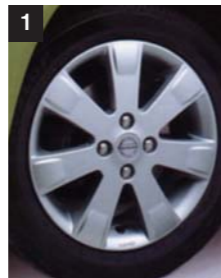

 **Micra**

1 Opal 15" Alloy Wheel
KE409 - AX810

2 Foglamps
KE622 - BC000

3 Black steel load carrier with separate carrier for bicycle
KE730 - AX500

4 Rear Roof Spoiler
KE790 - AX520

□ Almera

- 1 Stainless Steel Entry Guard**
Front set 3 door KE965 - BN300
Front set 4 + 5 door KE965 - BN450