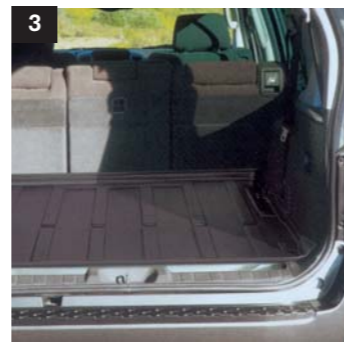

2 Entry Guard
Front Door L/H/S 769BI - AV710
Front Door R/H/S 769BO - AV710

3 Rear Spoiler for 5 door
KE790 - AV510

4 Roof Rack Steel - Wagon
KE730 - AV000

□ Pathfinder

- 1 Front Guard**
Black - Paintable KE542 - EB500
Upper Upgrade - Chromed ABS
KE542 - EB510
Lower Upgrade - Silver Grey ABS
KE542 - EB520
- 2 Roof Spoiler**
KE790 - EB020
- 3 Soft Trunkliner for 2+3 row position - 2 piece**
KE965 - EB5S3
- 4 Side Bars with Steps**
KE543 - EB510
- 5 Wind Deflectors front + rear set**
KE800 - EB500